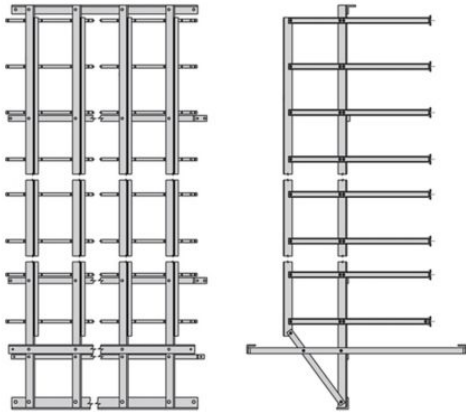

Eaton SB60409604TG

Catalog Number: SB60409604TG

Eaton B-Line series double sided 30 inch shelf width distribution frame, 96" height, 43.62" length, 30" width, 4 vertical with 10 shelves, ASTM A36 structural steel, Telco gray powder coat, Universal distribution frame double sided

General specifications

Product Name
Eaton B-Line series double sided 30 inch shelf width distribution frame

Catalog Number
SB60409604TG

UPC
799038032175

Product Length/Depth
43.62 in

Product Height
96 in

Product Width
30 in

Product Weight
284.443 lb

Certifications
Not Applicable

Product specifications

Type

Universal distribution frame double sided, 4 vertical with 10 shelves

Material

Steel

Application